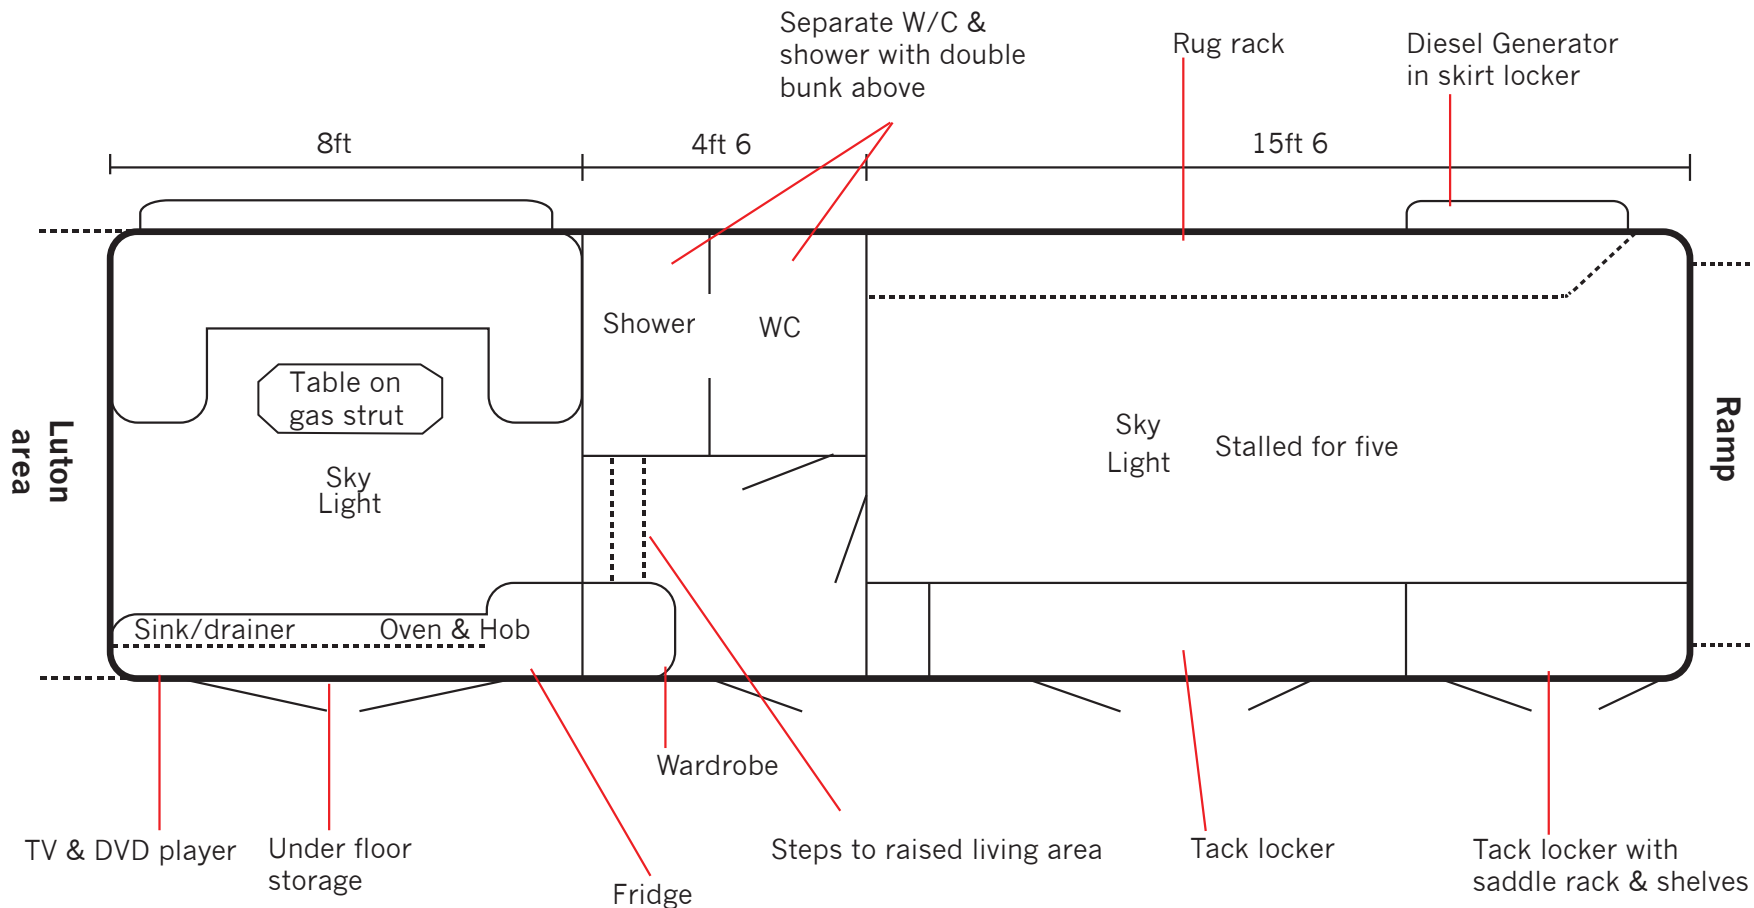

STALLED FOR 5 - STANDARD LUXURY LIVING

LIVING AREA

- Multi-level living with underfloor storage right through
- Bespoke high gloss cherry units and walls
- New frameless one piece window effect

HORSE AREA

- Stalled for 5
- Push button genset

w = window position